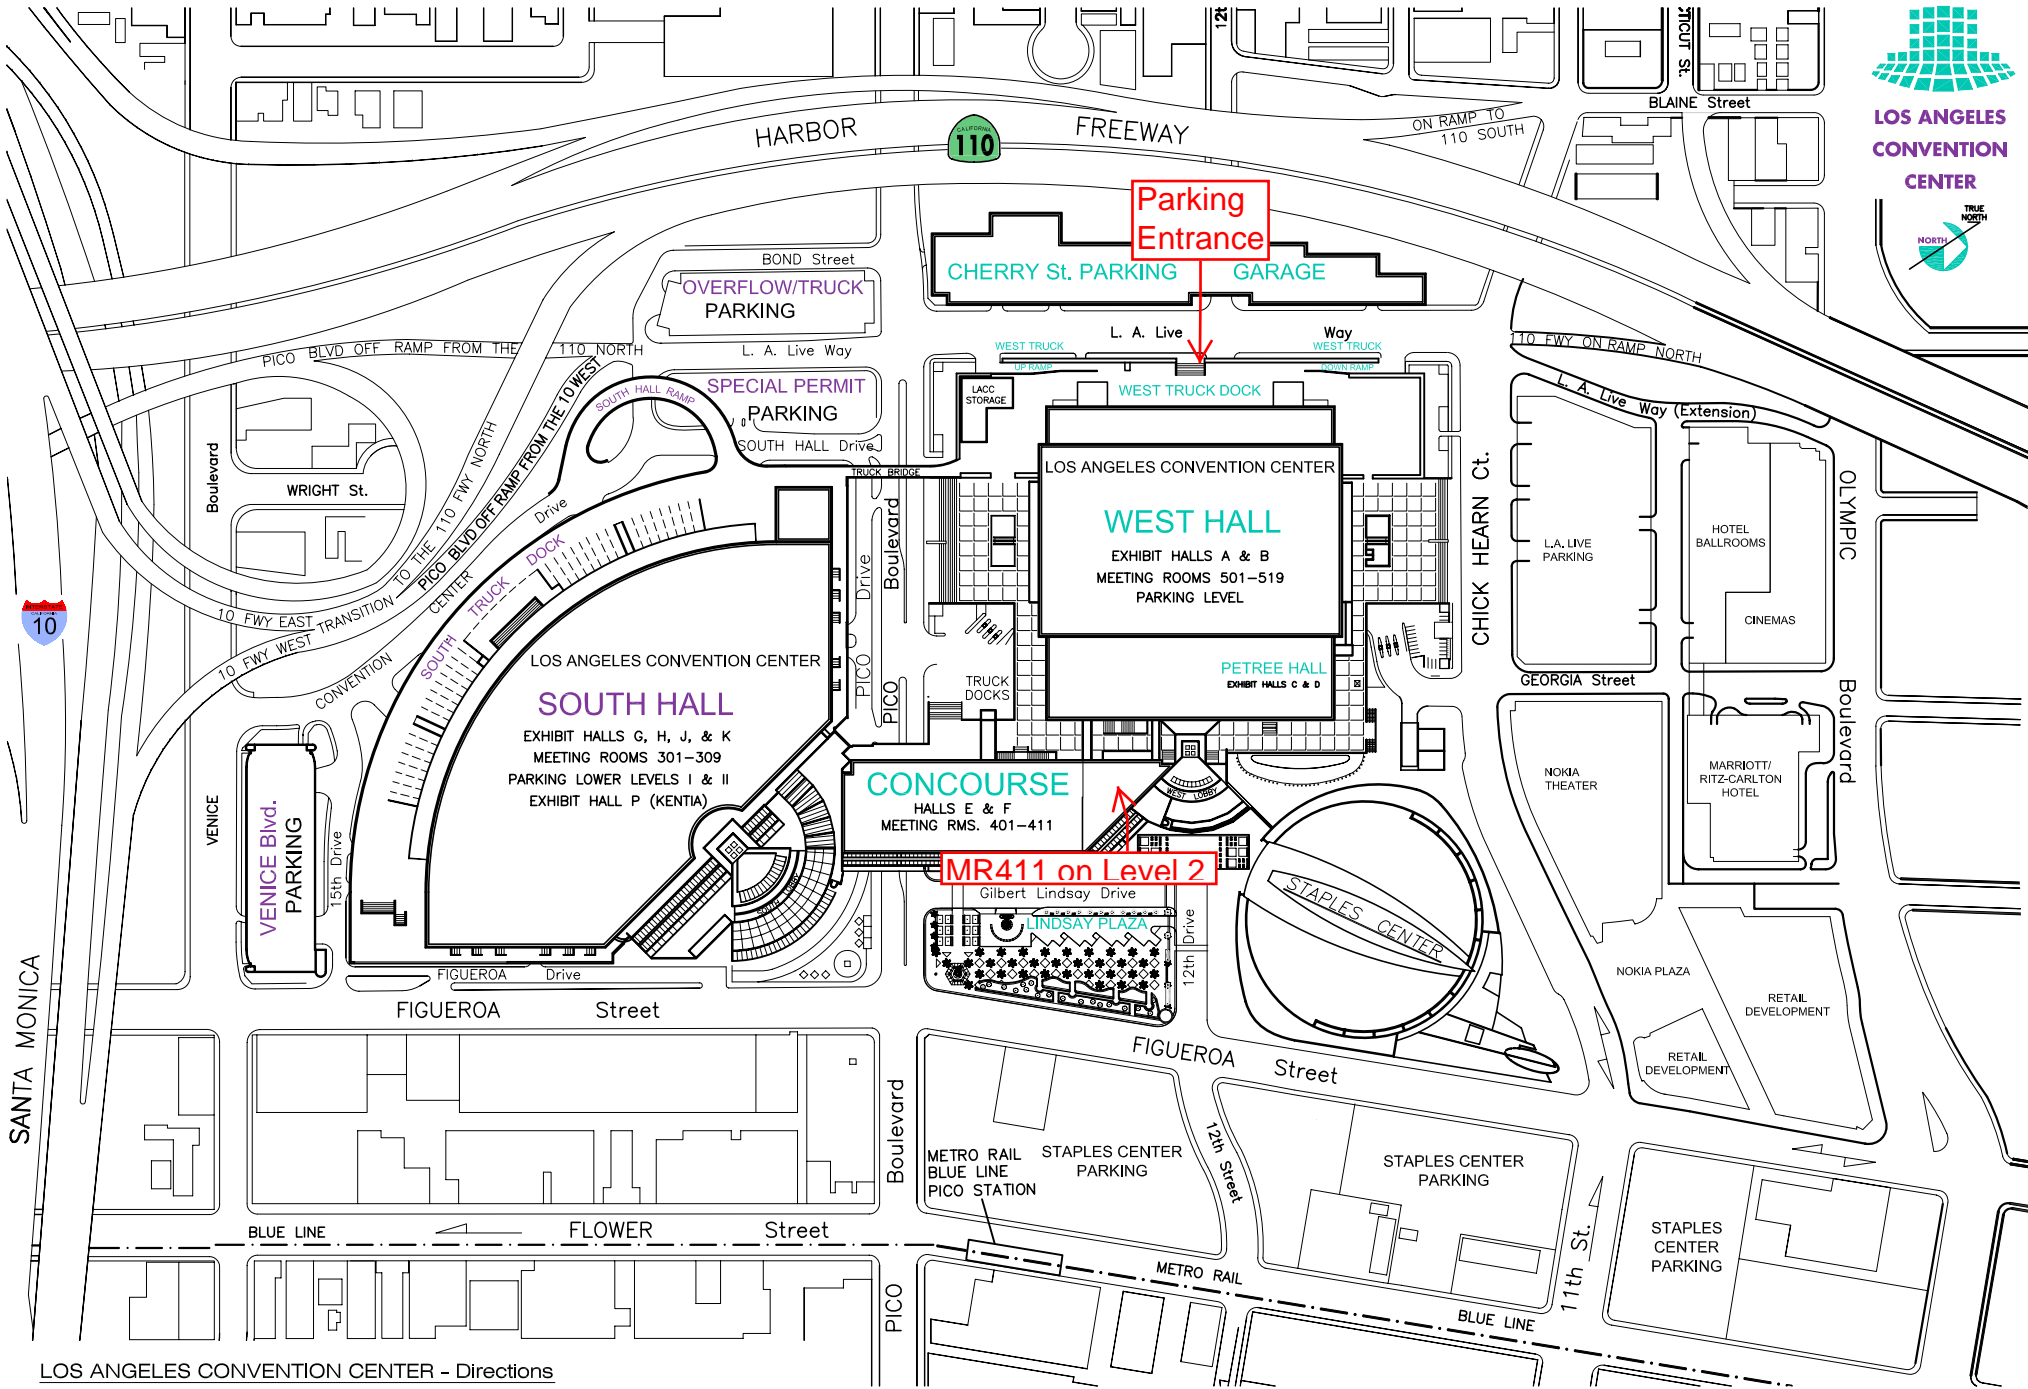

LOS ANGELES CONVENTION CENTER

LOS ANGELES CONVENTION CENTER - Directions

- From 110 North/10 West** - Exit at Pico Blvd. offramp onto L. A. Live Way. **South Hall**- Turn right at Pico Blvd. (2nd signal) and right at South Hall Dr. (first street on right). **West Hall**- straight ahead.
- From 110 South** - Exit on Olympic Blvd. offramp. Turn left on to Blaine (one way), stay in second lane from left. Turn left on 11th St (stay right). Go under Fwy. Turn right on L. A. Live Way. **West Hall**- Turn left at first signal (12th St.). **South Hall**- Turn left on Pico Blvd. (2nd signal) (stay in 2nd lane from left to turn left). Immediately turn right on South Hall Dr.
- From 10 East**- Exit on Grand Ave. Turn left onto Olive St. **South Hall**- Turn left on Venice Blvd. Go to Convention Center Dr and turn right. **West Hall**- Turn left on Pico Blvd. Turn right on L. A. Live Way.