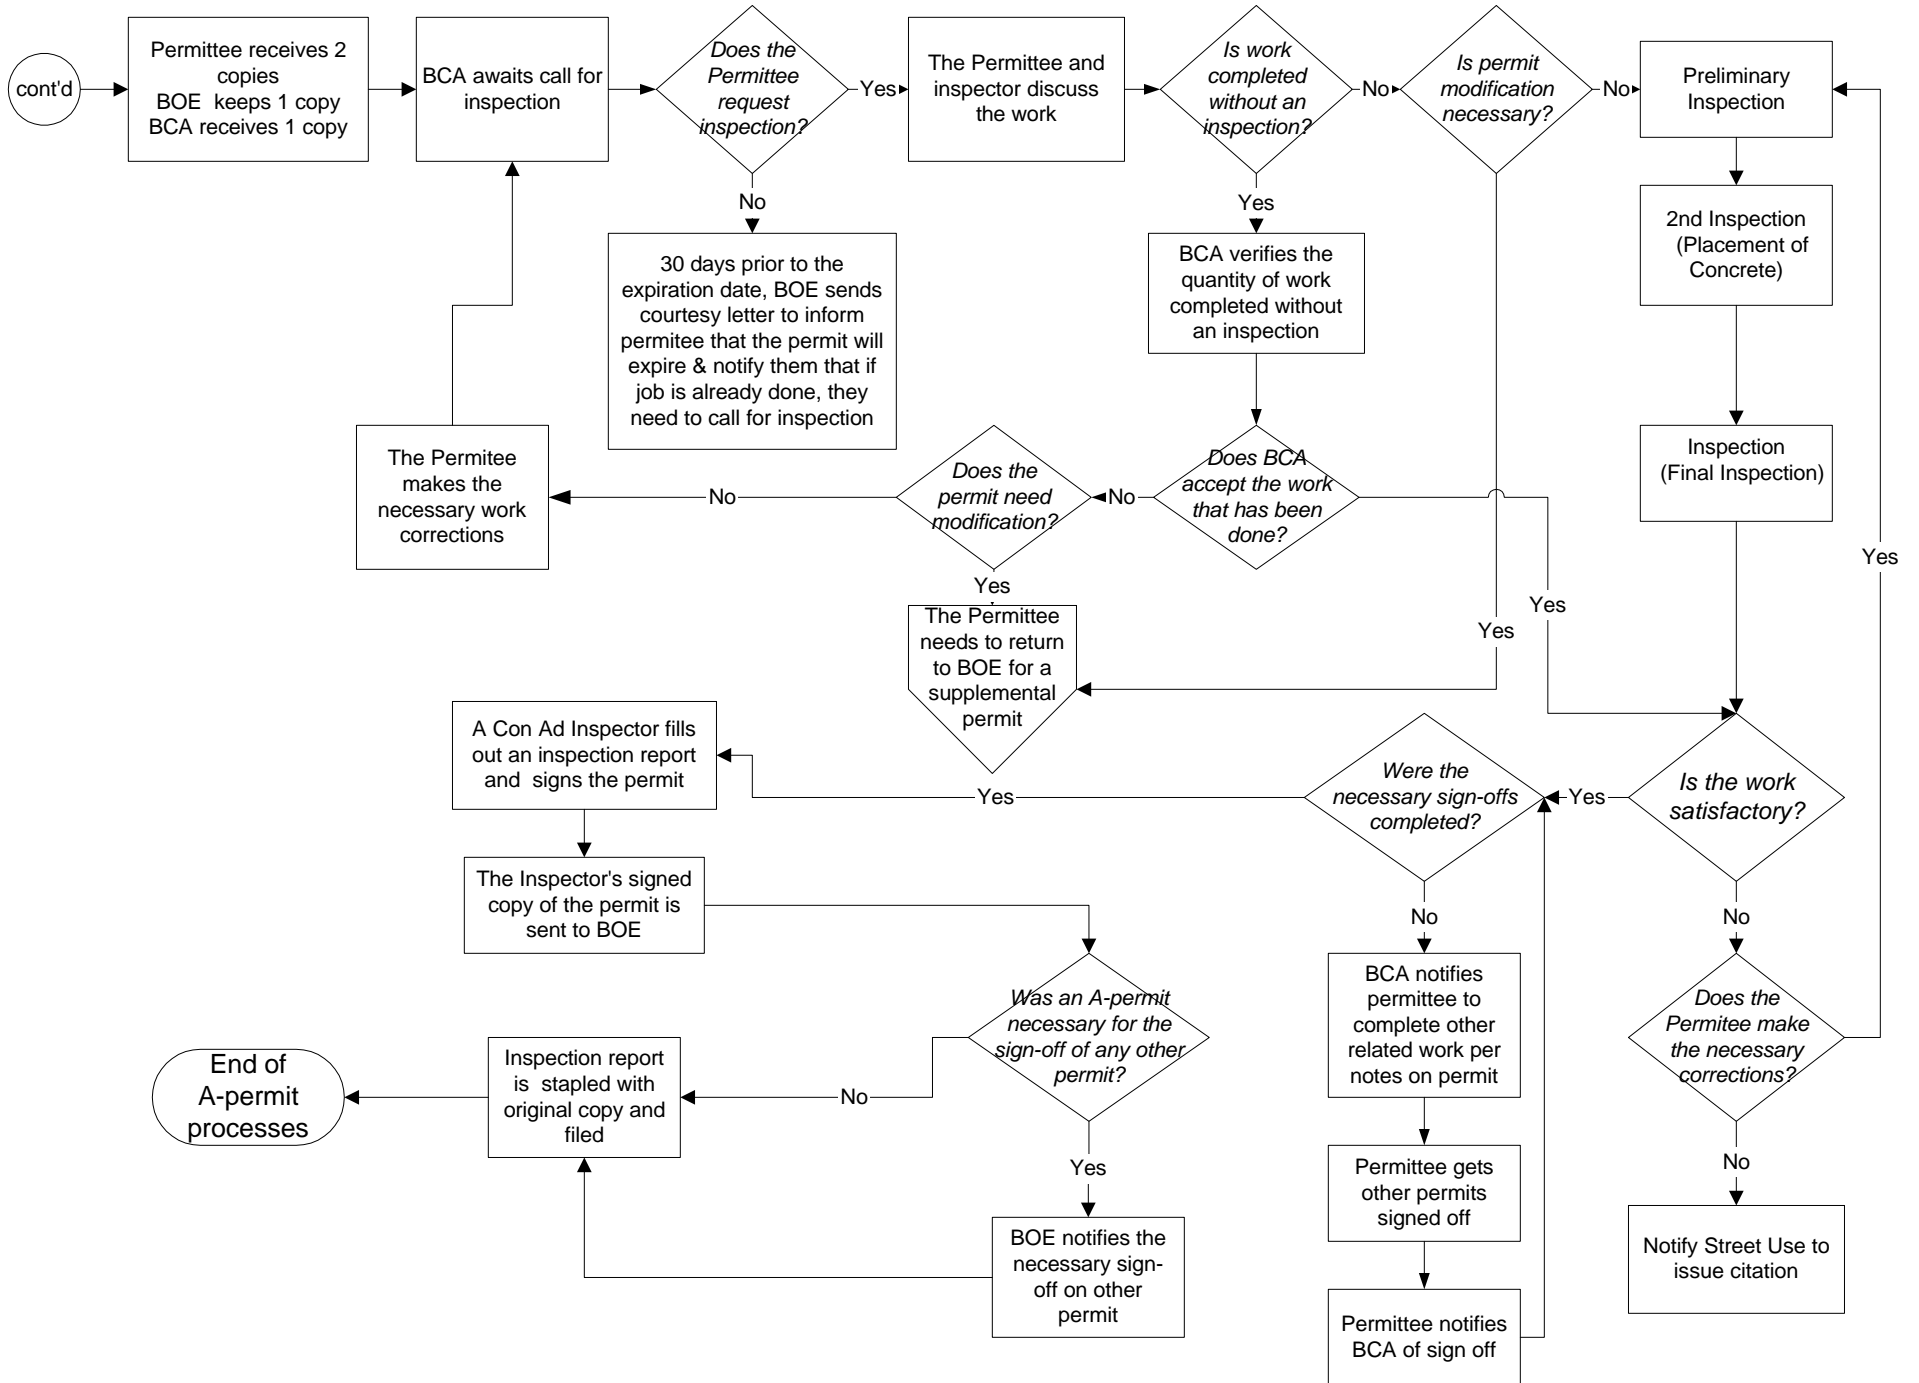

# W-PERMIT FLOWCHART - for Customer and Staff Use