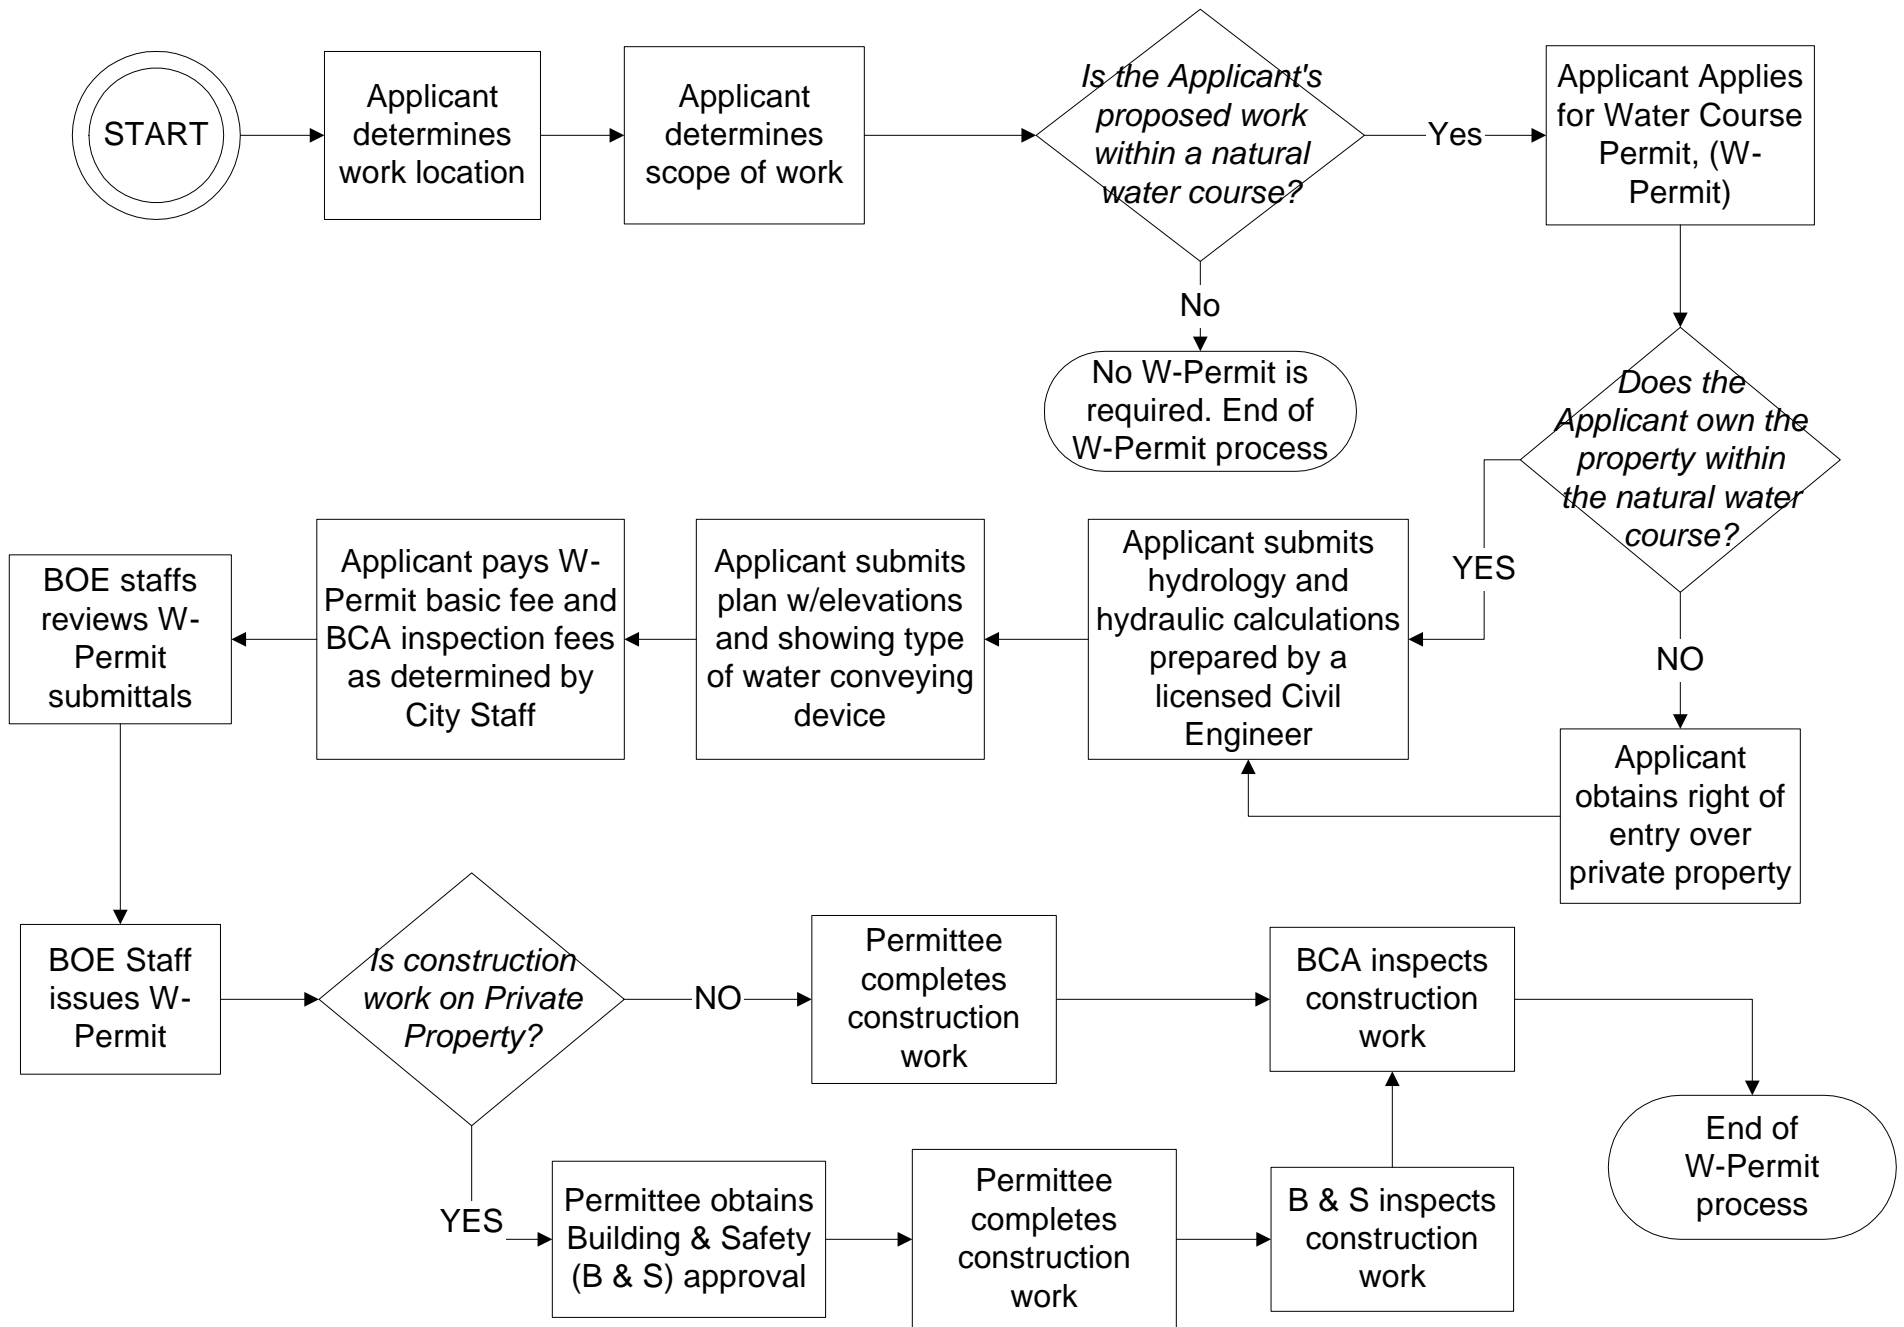

# W-PERMIT FLOWCHART - for Customer and Staff Use